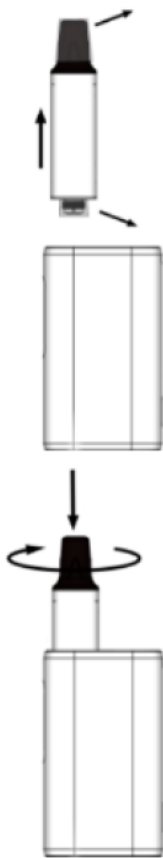

Smokefree Somerset

JAC VAPOUR Puff Box User Guide

Device Safety Features

- **Auto cut-off:** Device cuts off after 10 seconds of inhalation; LED flashes 3 times.
- **Activation LED:** LED shows blue when inhaling.
- **Over-current protection:** Device cuts off when over-current is detected.
- **Short circuit protection:** Device cuts off if resistance is below 1.1 Ohms.
- **Low voltage protection:** LED flashes red 10 times when the battery is empty, and the device shuts off.

Instructions for Use/Storage

1. Remove pod from device and take off top and bottom caps.
2. Insert pod in device, twist clockwise to secure.
3. Draw from mouth tip to activate; blue LED shows when working.
4. Charge via USB-C cable (not included) when LED flashes red 10 times. Red light shows charging, which stops when complete. Do not use the device while charging.