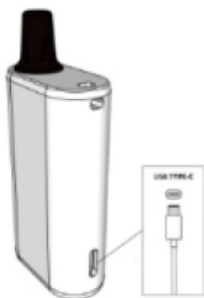

Smokefree Somerset

JAC VAPOUR Puff Box User Guide

Device Safety Features

- **Auto cut-off:** Device cuts off after 10 seconds of inhalation; LED flashes 3 times.
- **Activation LED:** LED shows blue when inhaling.
- **Over-current protection:** Device cuts off when over-current is detected.
- **Short circuit protection:** Device cuts off if resistance is below 1.1 Ohms.
- **Low voltage protection:** LED flashes red 10 times when the battery is empty, and the device shuts off.

Instructions for Use/Storage

1. Remove pod from device and take off top and bottom caps.
2. Insert pod in device, twist clockwise to secure.
3. Draw from mouth tip to activate; blue LED shows when working.
4. Charge via USB-C cable (not included) when LED flashes red 10 times. Red light shows charging, which stops when complete. Do not use the device while charging.